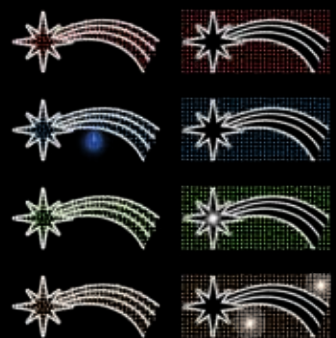

ESTRELLA DE BELÉN CLÁSICA