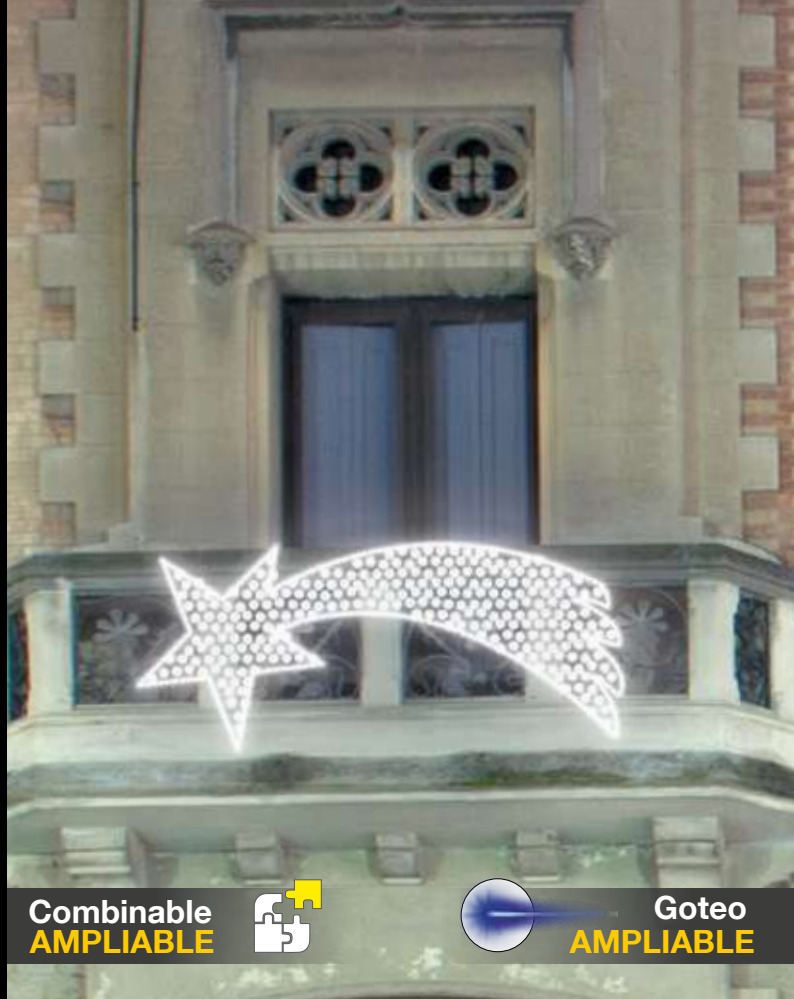

Flash
AMPLIABLE

Combinable
AMPLIABLE

Gotoe
AMPLIABLE

Color Interior
AMPLIABLE

Flash
AMPLIABLE

Combinable
AMPLIABLE

Goteo
AMPLIABLE

ESTRELLA FUGAZ DE 8 PUNTAS