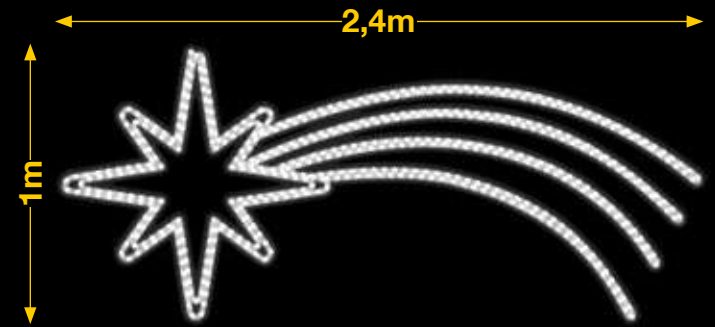

ESTRELLA DE BELÉN CLÁSICA