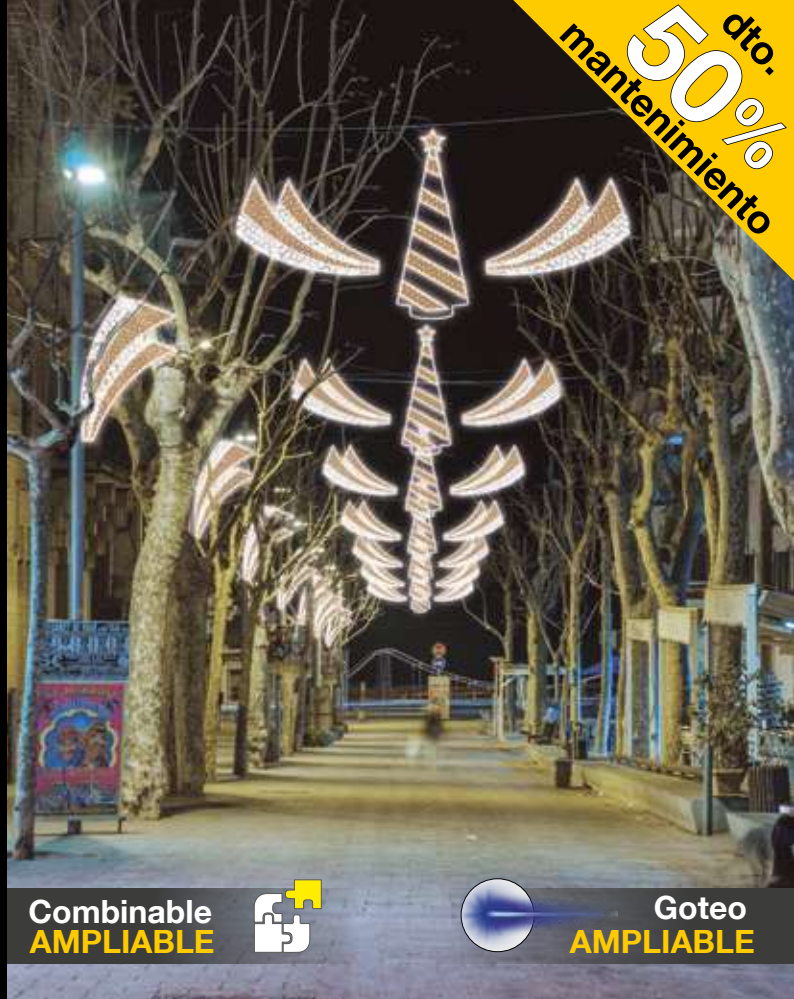

Flash
AMPLIABLE

Combinable
AMPLIABLE

Goteo
AMPLIABLE

ONDA SIMPLE

0,5m

1,5m

IBM1727

1pc / 4kg / 155 x 55 x 5 cm