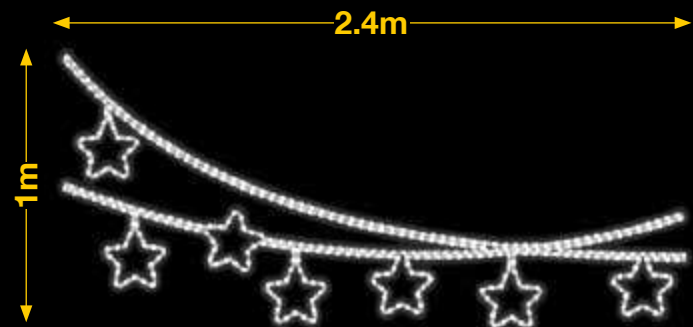

ESTRELLITAS EN TENDEDERO

IBM1715

1pc / 12kg / 105 x 245 x 5 cm

220v / 50W